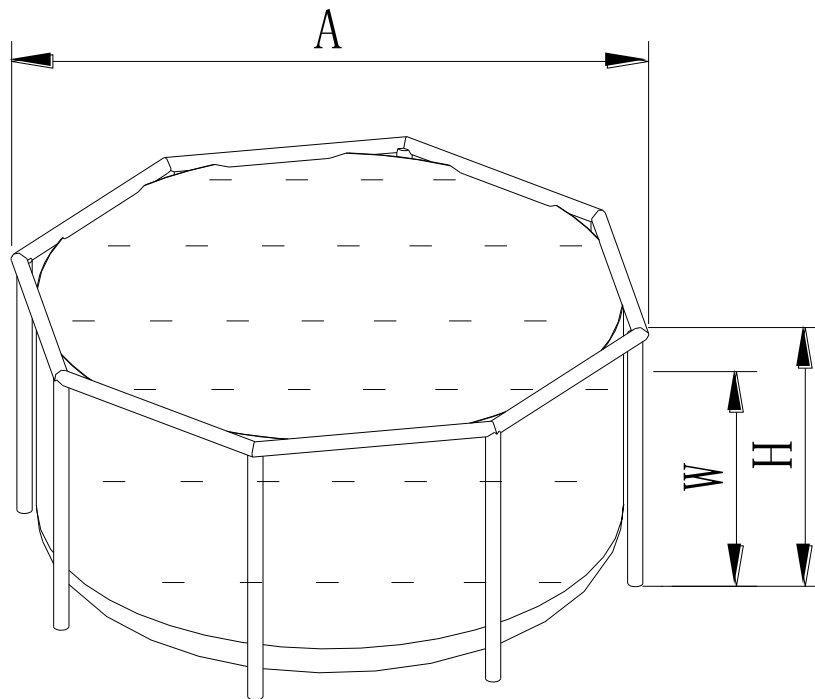

# Frame Pool Set Ultra Rondo XTR / Frame Pool Set Ultra Rondo

Poolgröße (in cm) Pool size (in in.)	A		H		W	
	Rahmen Durchmesser / Frame Diameter		Gesamthöhe / Overall Height		Empfohlene Wassertiefe / Recommend Water Depth	
	ft	cm	in.	cm	in.	cm
14'X48" (427 x 122 cm)	14	427	48	122	42	107
16'X48" (488 x 122 cm)	16	488	48	122	42	107
16'X52" (488 x 132 cm)	16	488	52	132	46	117
18'X52" (549 x 132 cm)	18	549	52	132	46	117
20'X48" (610 x 122 cm)	20	610	48	122	42	107
22'X52" (671 x 132 cm)	22	671	52	132	46	117
24'X52" (732 x 132 cm)	24	732	52	132	46	117
26'X52" (792 x 132 cm)	26	792	52	132	46	117